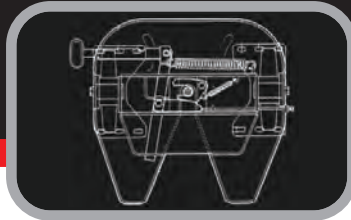

# TMC®

*Engineered to move*

- ✓ **Replaceable horseshoe ring**
- ✓ **Positive action - no half coupling**
- ✓ **Secure automatic locking**
- ✓ **Heavy duty rubber bushes**
- ✓ **No kingpin seizures**
- ✓ **Low maintenance**
- ✓ **One single grease point**
- ✓ **Wear adjustment by external screw**

## TECHNICAL DATA

- **Vertical load** 25,000kg
- **G.C.W.** 65,000kg
- **D - Value** 152kN
- **Weight** ~ 120kg
- **Mounting** Std 173mm