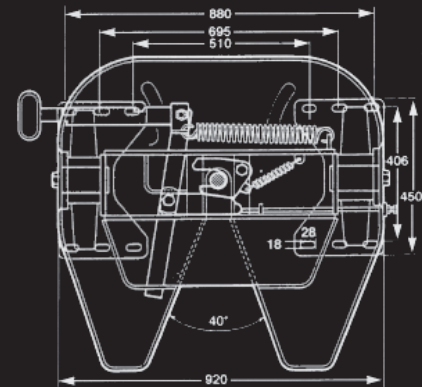

Dimensional Detail

Din / ISO Mounting Brackets