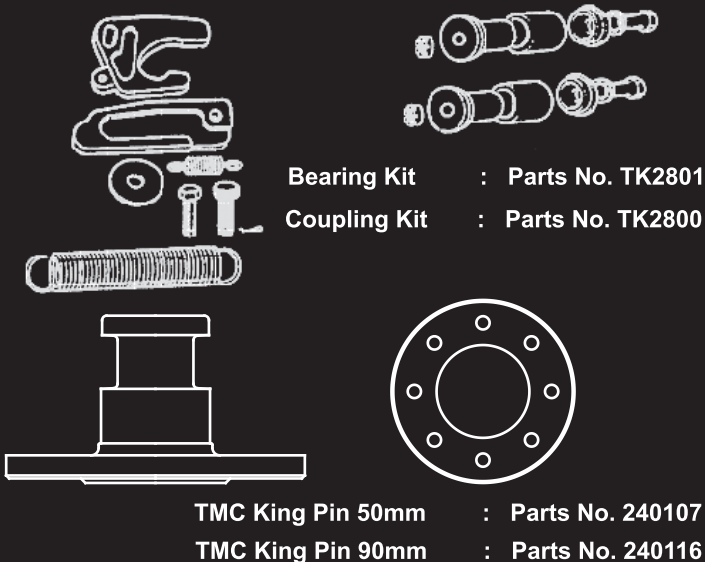

## TECHNICAL DATA

- **Vertical load** 25,000kg
- **G.C.W.** 65,000kg
- **D - Value** 152kN
- **Weight** ~ 120kg
- **Mounting** Std 173mm

## Dimensional Detail

Din / ISO Mounting Brackets

## Parts List

## Accessories

Item	Part Number	Description
1	T2875	Handle assy
2	T2886	Washer
3	T2874	Handle pin
4	T2873	Split pin
5	T2877	Nut castle
6	T2872	Connector - Handle
7	T2882	Main spring
8	T2885	Split pin
9	T2883	Bolt plunger
10	T2889	Horseshoe ring
11	T2887	Hook pin
12	T2871	Grease nipple
13	T2881	Hook spring
14	T2870	Foot - 173mm Height
15	T2890	Set screw
16	T2878	Collar
17	T2879	Set screw
18	T2869	Spring handle
19	T2868	Sleeve handle
20	T2867	Bush
21	T2876	Bearing bolt
22	T2880	Adjuster rod assy
23	T2888	Hook
24	T2866	Operating lever
25	T2884	Plunger
26	T2865	Nut
27	T2864	Latch lever
28	T2863	Collar
29	T2862	Spring
30	T2861	Bolt