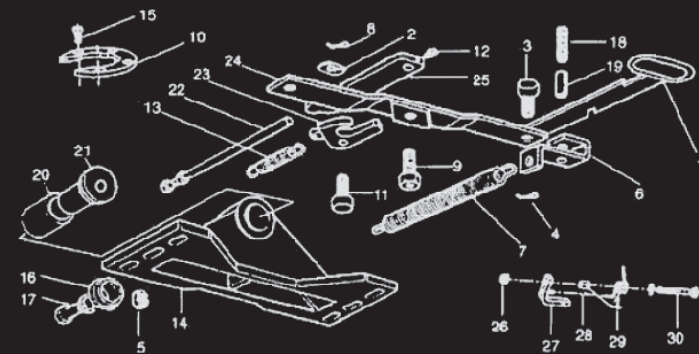

# TMC®

*Engineered to move*

- ✓ **Replaceable horseshoe ring**
- ✓ **Positive action - no half coupling**
- ✓ **Secure automatic locking**
- ✓ **Heavy duty rubber bushes**
- ✓ **No kingpin seizures**
- ✓ **Low maintenance**
- ✓ **One single grease point**
- ✓ **Wear adjustment by external screw**

## TECHNICAL DATA

- **Vertical load** 25,000kg
- **G.C.W.** 65,000kg
- **D - Value** 152kN
- **Weight** ~ 120kg
- **Mounting** Std 173mm

## Dimensional Detail

Din / ISO Mounting Brackets

## Accessories

Item	Part Number	Description
1	T2875	Handle assy
2	T2886	Washer
3	T2874	Handle pin
4	T2873	Split pin
5	T2877	Nut castle
6	T2872	Connector - Handle
7	T2882	Main spring
8	T2885	Split pin
9	T2883	Bolt plunger
10	T2889	Horseshoe ring
11	T2887	Hook pin
12	T2871	Grease nipple
13	T2881	Hook spring
14	T2870	Foot - 173mm Height
15	T2890	Set screw
16	T2878	Collar
17	T2879	Set screw
18	T2869	Spring handle
19	T2868	Sleeve handle
20	T2867	Bush
21	T2876	Bearing bolt
22	T2880	Adjuster rod assy
23	T2888	Hook
24	T2866	Operating lever
25	T2884	Plunger
26	T2865	Nut
27	T2864	Latch lever
28	T2863	Collar
29	T2862	Spring
30	T2861	Bolt