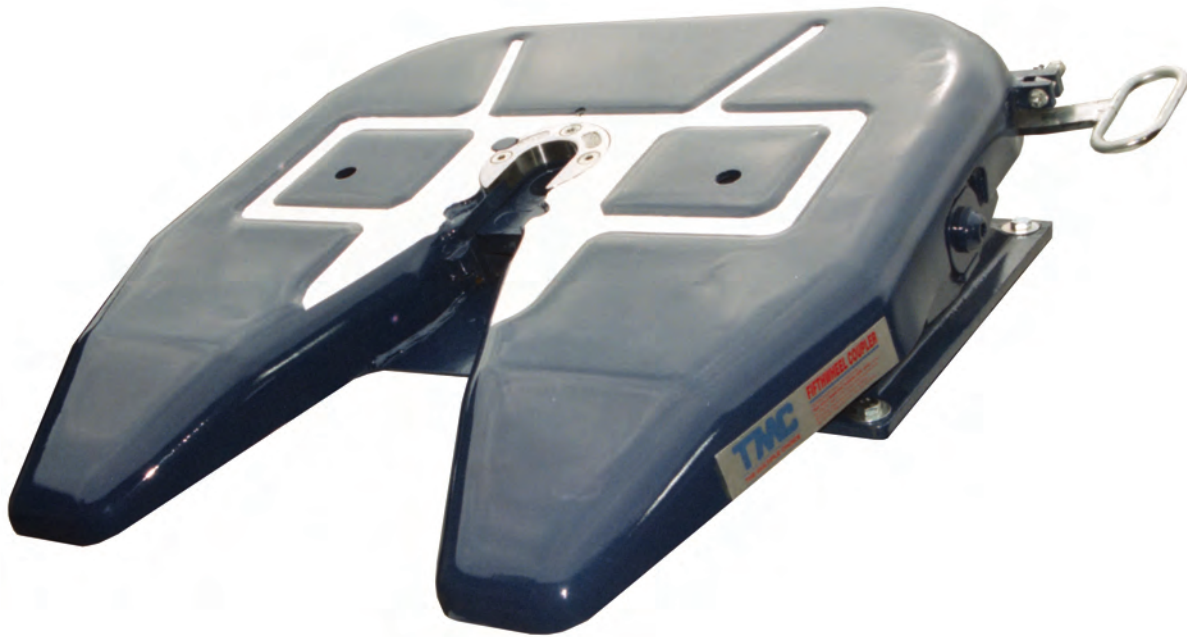

# TMC®

*Engineered to move*

- ✓ **Replaceable horseshoe ring**
- ✓ **Positive action - no half coupling**
- ✓ **Secure automatic locking**
- ✓ **Heavy duty rubber bushes**
- ✓ **No kingpin seizures**
- ✓ **Low maintenance**
- ✓ **One single grease point**
- ✓ **Wear adjustment by external screw**

## TECHNICAL DATA

- **Vertical load** 25,000kg
- **G.C.W.** 65,000kg
- **D - Value** 152kN
- **Weight** ~ 120kg
- **Mounting** Std 173mm